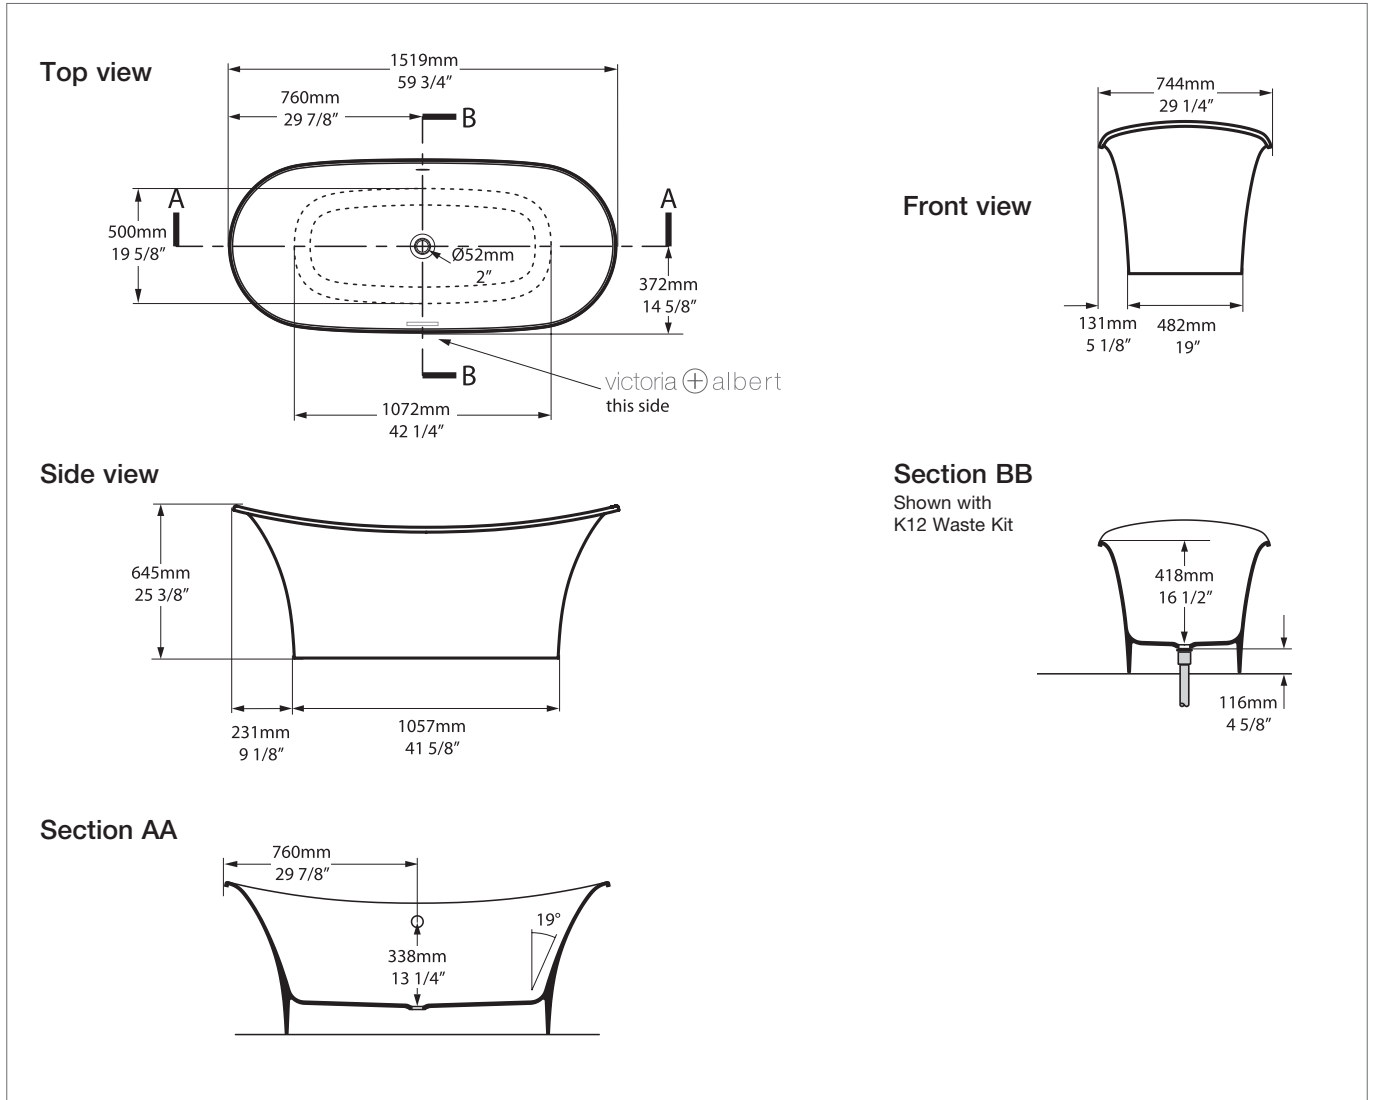

Toulouse 1500

TO1-N-SW-NO / TO1M-N-SM-NO

Note: All baths in Australia come standard **without** an overflow.

Qc rich in Volcanic Limestone™

BV-2.1_0077(C)

Recommended wastes: K-12-xx

250 KG	191 ltr
181 KG	122 ltr
59 KG	0 ltr