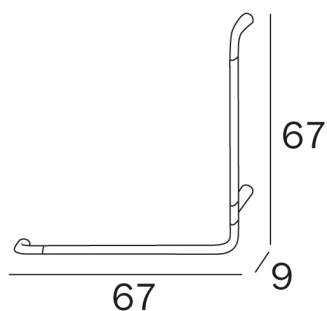

CONFORT

design Matteo Thun and Antonio Rodriguez

COD AH993C

L shaped safety support, right
hand 1.500N (~150 KG)

DISEGNO TECNICO

FINISHES

CR Chrome-plated

CU Chrome-plated/black soft touch