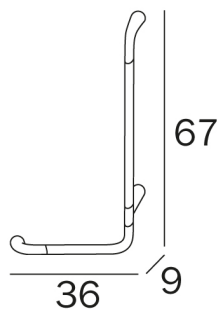

CONFORT

design Matteo Thun and Antonio Rodriguez

COD AH993A

L shaped safety support, right hand
1.500N (~150 KG)

DISEGNO TECNICO

FINISHES

CR Chrome-plated

CU Chrome-plated/black soft touch