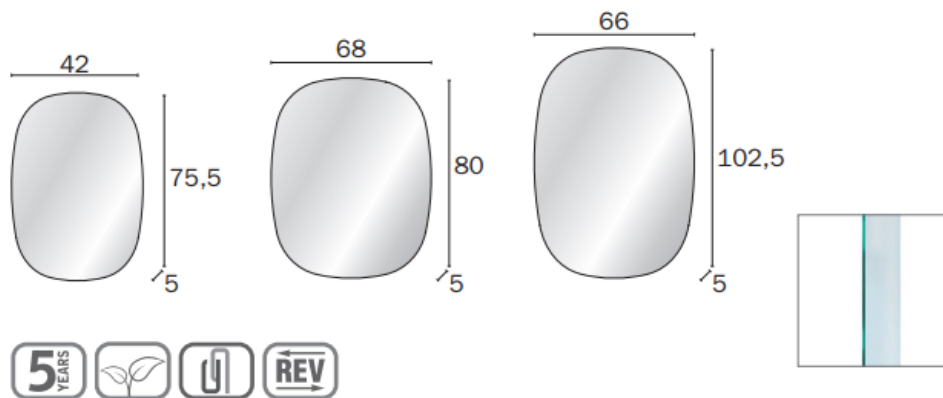

# Grey ID Mirror

Code: S810011

## Grey ID

Mirror without frame. Polished edge, glass thickness 5 mm

**Dimension:** 42cm x 75.5cm

Reversible Installation

Manufactured in Italy

5 Year Replacement Warranty on Glass

<b>H 75,5</b>	<b>L 42</b>	<b>cod. S810011</b>
<b>H 80</b>	<b>L 68</b>	<b>cod. S810010</b>
<b>H 102,5</b>	<b>L 66</b>	<b>cod. S810012</b>