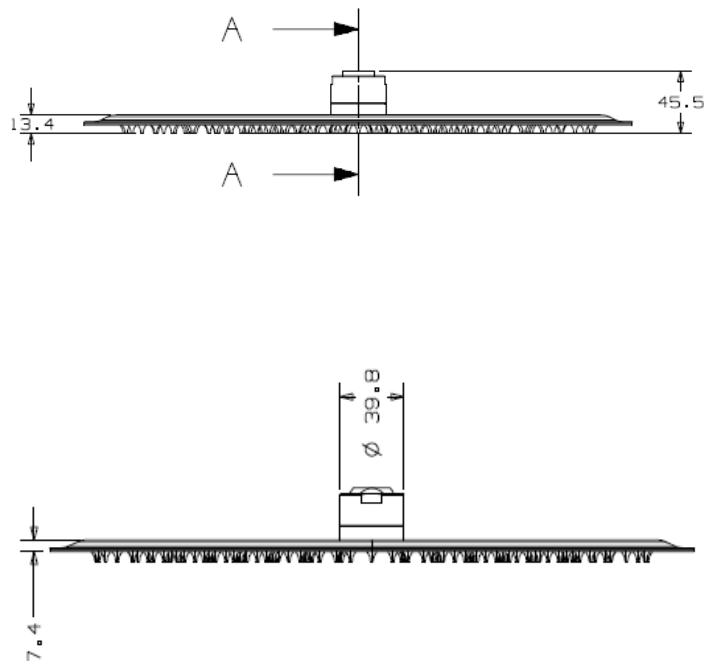

NDW 400mm ROUND STAINLESS STEEL RAIN SHOWER (PM07017)

Suitable for use with
Ceiling Arms Only

Proudly imported and distributed by
Gro Agencies Pty Ltd
Unit 2 / 37 Howe St, Osborne Park, WA, 6017
P 08 9446 3288 E info@groagencies.com.au W www.groagencies.com.au