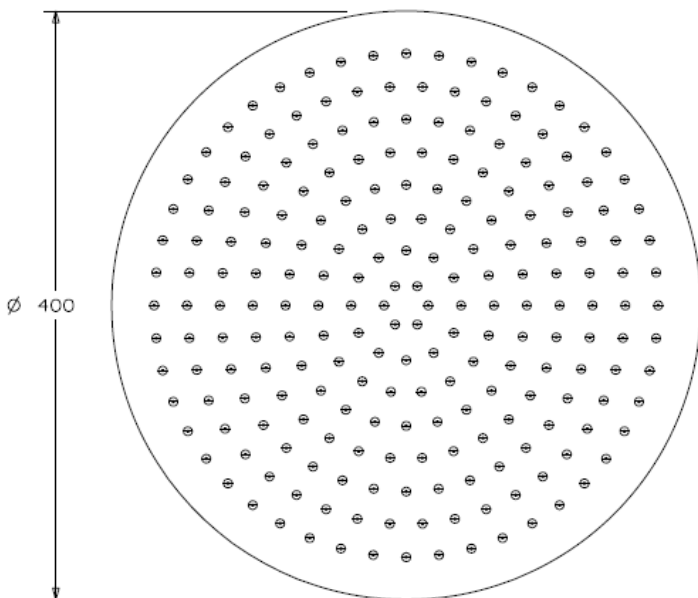

NDW 400mm ROUND STAINLESS STEEL RAIN SHOWER (PM07017)

Suitable for use with
Ceiling Arms Only

Proudly imported and distributed by
Gro Agencies Pty Ltd
Unit 2 / 37 Howe St, Osborne Park, WA, 6017
P 08 9446 3288 E info@groagencies.com.au W www.groagencies.com.au