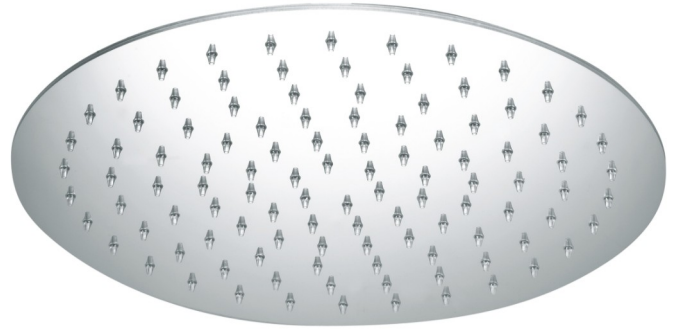

NDW 400mm ROUND STAINLESS STEEL RAIN SHOWER (PM07017)

Suitable for use with
Ceiling Arms Only

Proudly imported and distributed by
Gro Agencies Pty Ltd
Unit 2 / 37 Howe St, Osborne Park, WA, 6017
P 08 9446 3288 E info@groagencies.com.au W www.groagencies.com.au