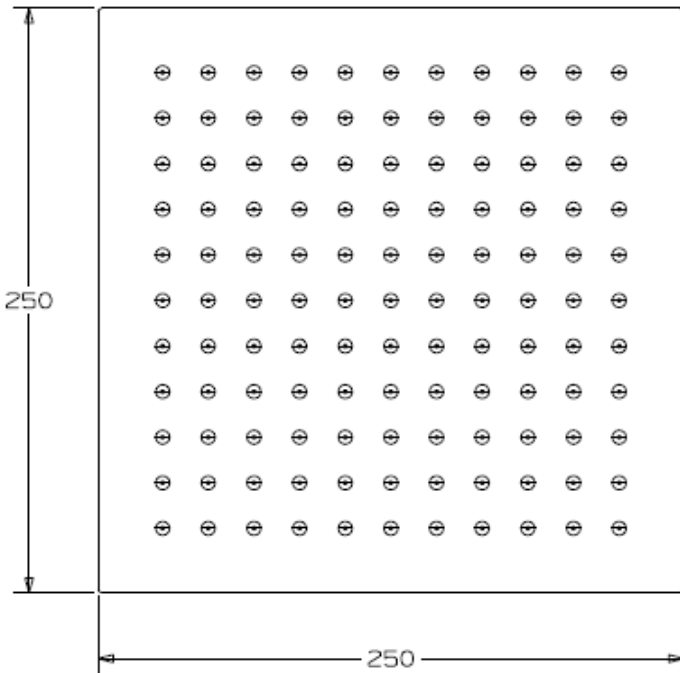

NDW 250x250mm SQUARE STAINLESS STEEL RAIN SHOWER (PM07011)

Suitable for use with
Wall or Ceiling Arms

Proudly imported and distributed by
Gro Agencies Pty Ltd
Unit 2 / 37 Howe St, Osborne Park, WA, 6017
P 08 9446 3288 E info@groagencies.com.au W www.groagencies.com.au