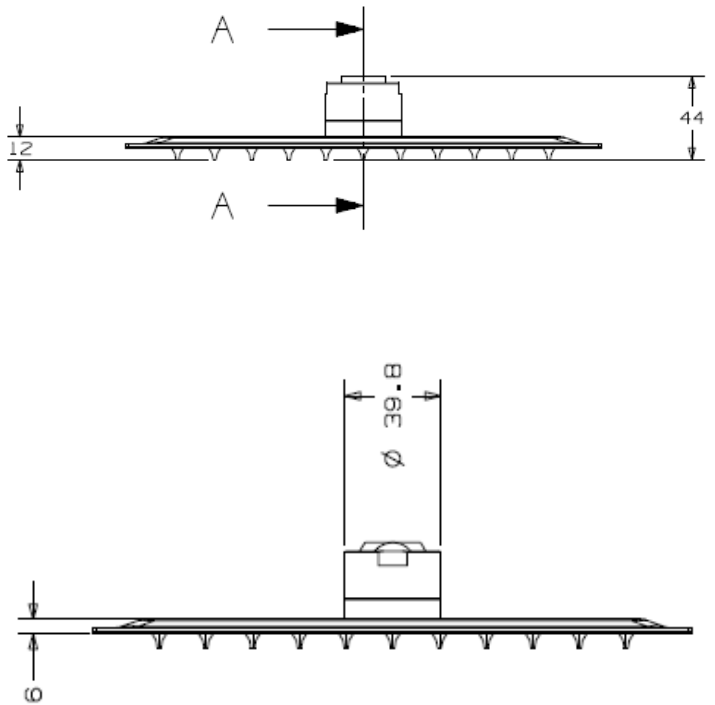

NDW 250x250mm SQUARE STAINLESS STEEL RAIN SHOWER (PM07011)

Suitable for use with
Wall or Ceiling Arms

Proudly imported and distributed by
Gro Agencies Pty Ltd
Unit 2 / 37 Howe St, Osborne Park, WA, 6017
P 08 9446 3288 E info@groagencies.com.au W www.groagencies.com.au