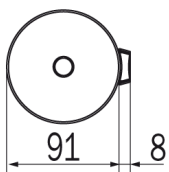

Features:

- Floor or wall mounting
- Spare toilet brush head
- Removable cannister for easy cleaning
- Self centring brush handle

Manufactured in Italy

2 Year Replacement Warranty