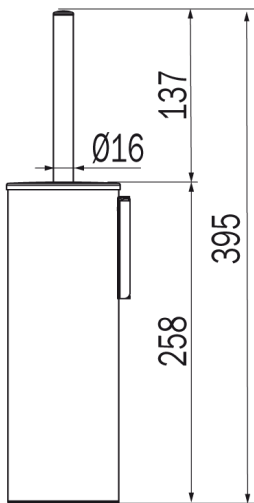

Proudly imported and distributed by
Gro Agencies Pty Ltd
Unit 2 / 37 Howe St, Osborne Park, WA, 6017
P 08 9446 3288 E info@groagencies.com.au W www.groagencies.com.au