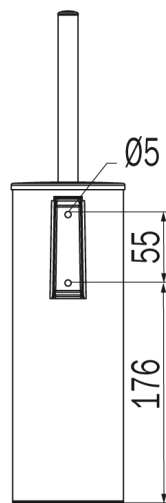

Features:

- Floor or wall mounting
- Spare toilet brush head
- Removable cannister for easy cleaning
- Self centring brush handle

Manufactured in Italy

2 Year Replacement Warranty