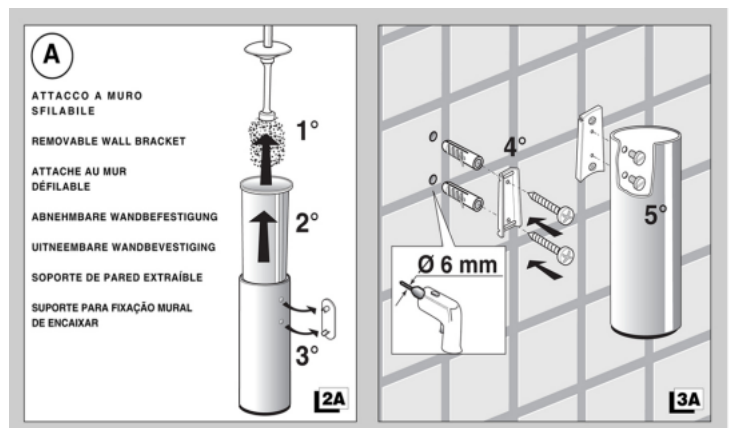

MY LOVE TOILET BRUSH HOLDER

Available Colours:

Chrome -	AV014B CR
Gloss White -	AV014A WZ
Matte White -	AV014A WM
Matte Black -	AV014B NE
Brushed Black Chr -	AV014B CG
Black Chrome -	AV014B CF
Brushed Nickel -	AV014B AC
Copper -	AV014B RM
Carbon Fibre -	AV014B CO
Gold Plate -	AV014A DR
Brushed Rose Gold -	AV014A OS
Rose Gold -	AV014A OR
Bronze -	AV014A BZ

Features:

- Floor or wall mounting
- Spare toilet brush head
- Removable cannister for easy cleaning
- Self centring brush handle

Manufactured in Italy

2 Year Replacement Warranty

Proudly imported and distributed by
Gro Agencies Pty Ltd
Unit 2 / 37 Howe St, Osborne Park, WA, 6017
P 08 9446 3288 E info@groagencies.com.au W www.groagencies.com.au