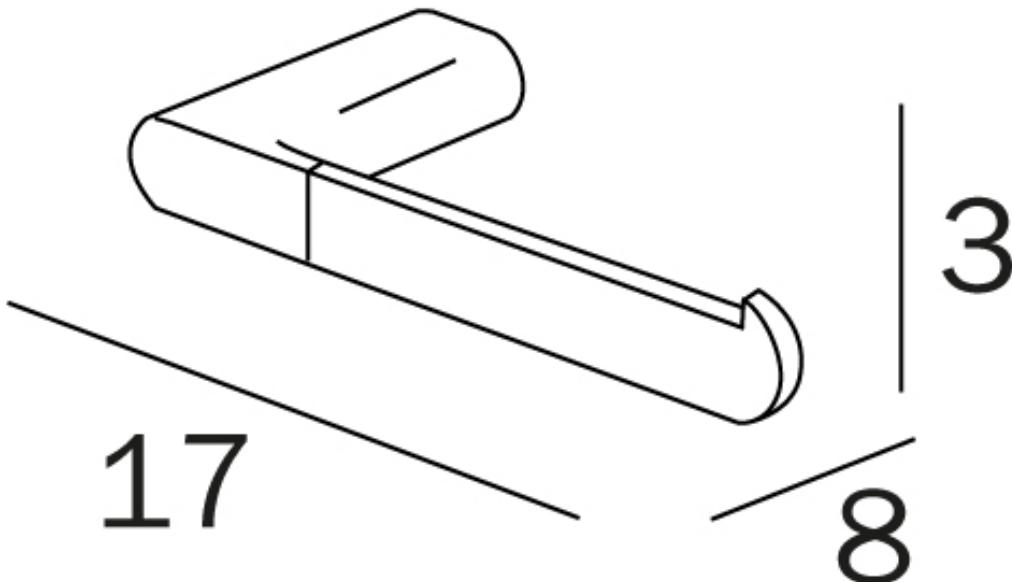

**MITO
TOILET ROLL HOLDER (LEFT)**

(Chrome - A2025B)

(Chrome/Black - A2025BCU)

(Chrome/White - A2025BCW)

(Brushed Nickel - A2025BAC)

Features:

Unique "Click" installation

No grub screw required