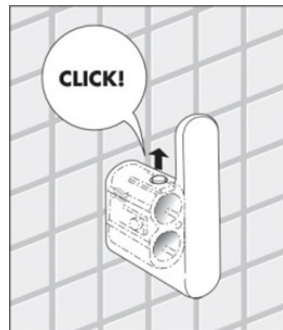

**MITO
TOILET ROLL HOLDER (LEFT)**

(Chrome - A2025B)

(Chrome/Black - A2025BCU)

(Chrome/White - A2025BCW)

(Brushed Nickel - A2025BAC)

Features:

Unique "Click" installation

No grub screw required