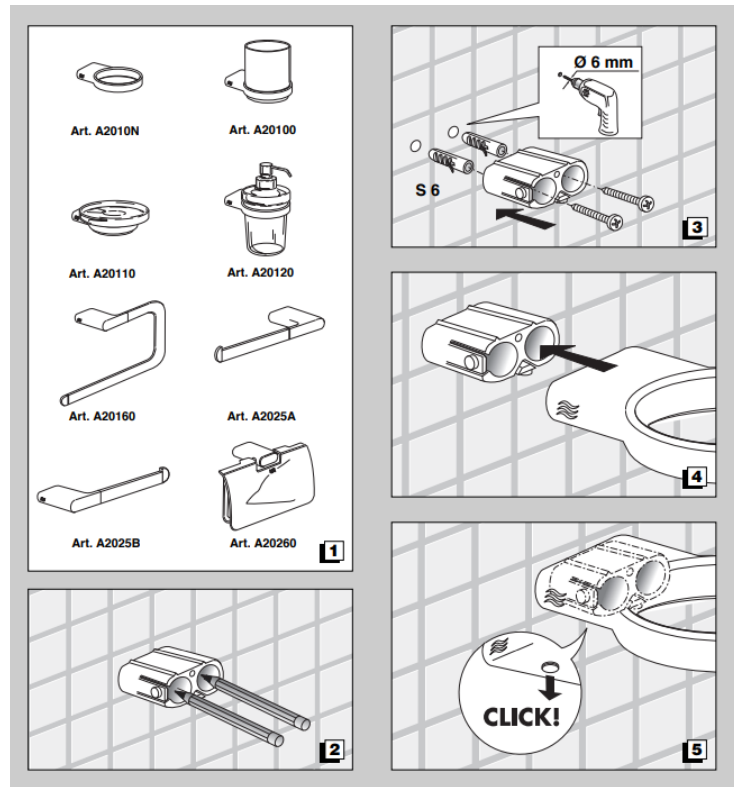

Mito TRH Right Fixing

Available Colours:

Chrome - A2025A CR

Chrome/Black - A2025A NC

Brushed Nickel - A2025A AC

Features:

Unique "Click" installation

No grub screw required

Manufactured in Italy

2 Year Replacement Warranty

Chr/Black

Proudly imported and distributed by
Gro Agencies Pty Ltd
Unit 2 / 37 Howe St, Osborne Park, WA, 6017
P 08 9446 3288 E info@groagencies.com.au W www.groagencies.com.au