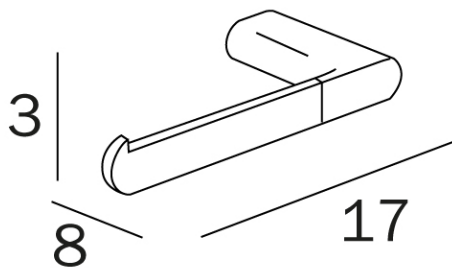

Mito TRH Right Fixing

Available Colours:

Chrome - A2025A CR

Chrome/Black - A2025A NC

Brushed Nickel - A2025A AC

Features:

Unique "Click" installation

No grub screw required

Manufactured in Italy

2 Year Replacement Warranty

Chr/Black

Proudly imported and distributed by
Gro Agencies Pty Ltd
Unit 2 / 37 Howe St, Osborne Park, WA, 6017
P 08 9446 3288 E info@groagencies.com.au W www.groagencies.com.au