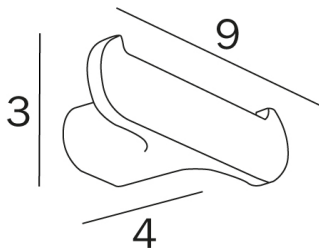

Features:

Unique "Click" installation

No grub screw required

Manufactured in Italy

2 Year Replacement Warranty