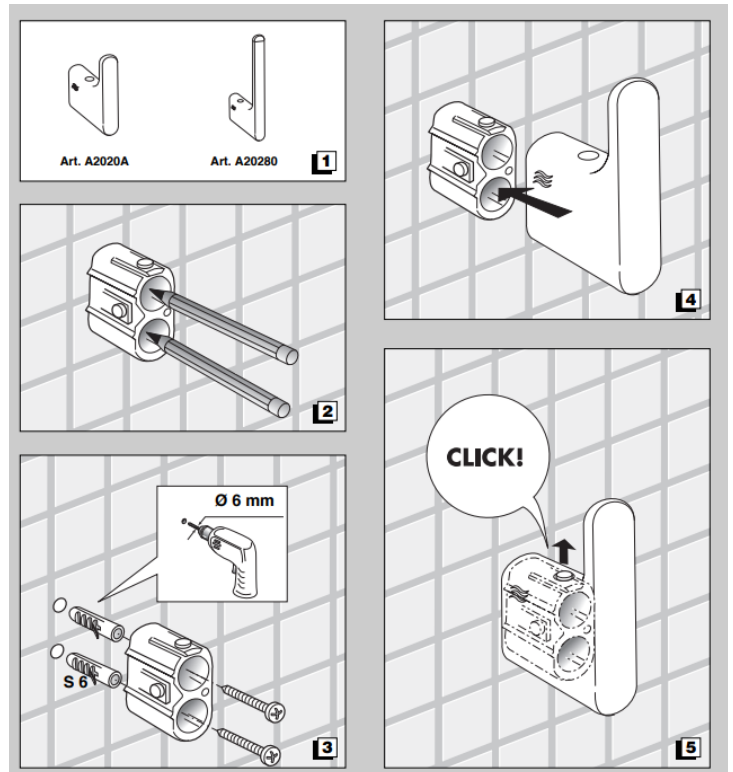

Proudly imported and distributed by

Gro Agencies Pty Ltd

Unit 2 / 37 Howe St, Osborne Park, WA, 6017

P 08 9446 3288 E info@groagencies.com.au W www.groagencies.com.au