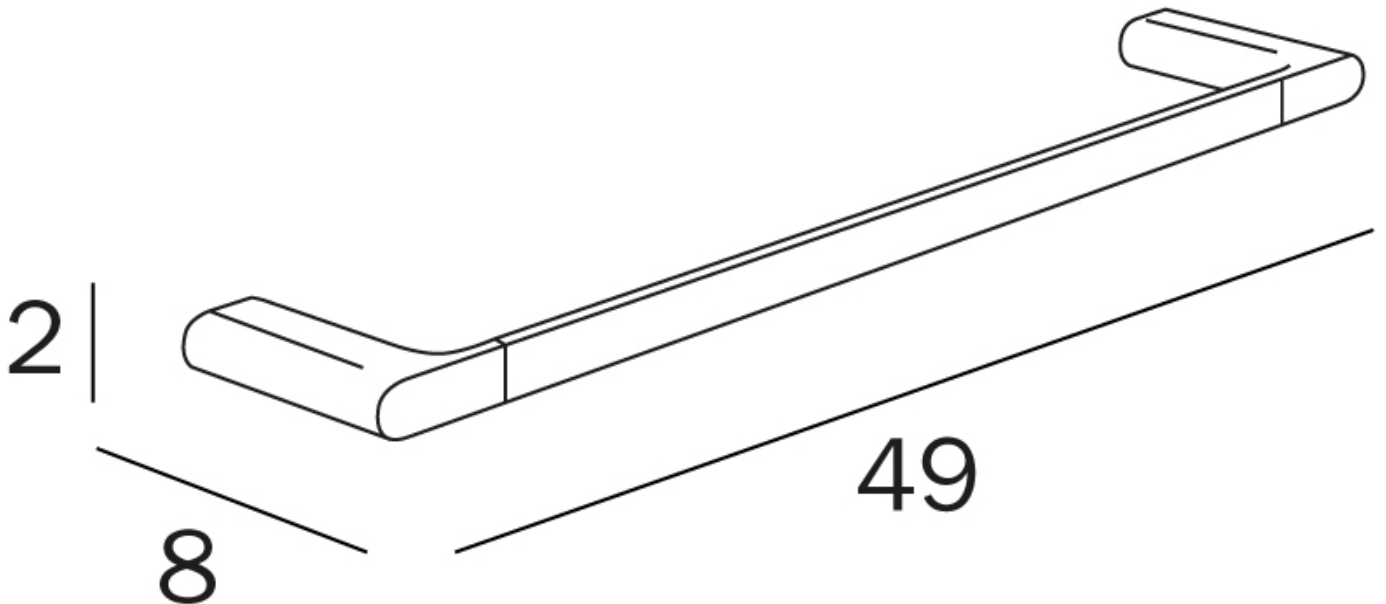

MITO
450mm SINGLE TOWEL RAIL

(Chrome - A2018B)

(Chrome/Black - A2018BCU)

(Chrome/White - A2018BCW)

(Brushed Nickel - A2018BAC)

Features:

Unique "Click" installation

No grub screw required