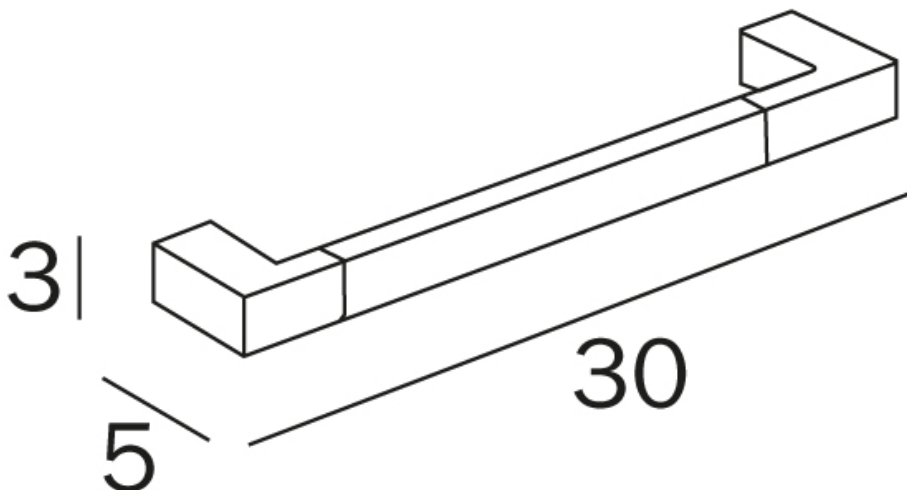

Proudly imported and distributed by
Gro Agencies Pty Ltd
Unit 2 / 37 Howe St, Osborne Park, WA, 6017
P 08 9446 3288 E info@groagencies.com.au W www.groagencies.com.au