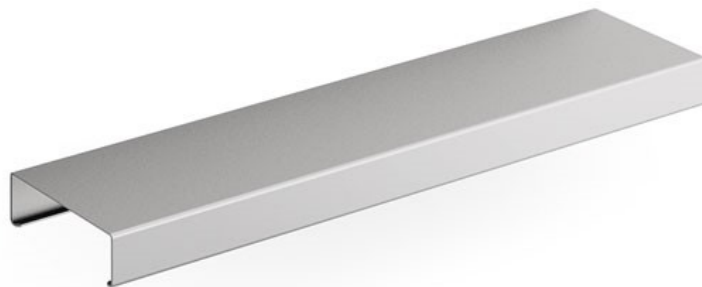

Indissima Modular High Shelf

High Shelf to be fitted with Modular Bar A8883.

20cm Low Shelf

Stainless Steel - A8809M NS
Matte Black - A8809M NE
Matte White - A8809M WM

40cm Low Shelf

Stainless Steel - A8809R NS
Matte Black - A8809R NE
Matte White - A8809R WM

Colours Available

Stainless Steel - NS
Matte Black - NE
Matte White - WM

Designed by Matte Thun

Manufactured in Italy
2 Year Replacement Warranty

Proudly imported and distributed by
Gro Agencies Pty Ltd
Unit 2 / 37 Howe St, Osborne Park, WA, 6017
P 08 9446 3288 E info@groagencies.com.au W www.groagencies.com.au