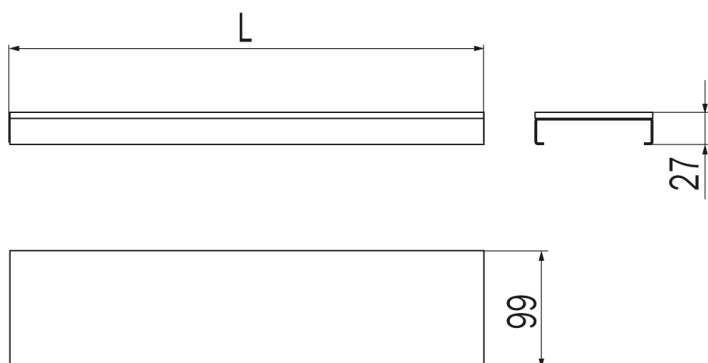

Indissima Modular High Shelf

High Shelf to be fitted with Modular Bar A8883.

20cm Low Shelf

Stainless Steel - A8809M NS
Matte Black - A8809M NE
Matte White - A8809M WM

40cm Low Shelf

Stainless Steel - A8809R NS
Matte Black - A8809R NE
Matte White - A8809R WM

Colours Available

Stainless Steel - NS
Matte Black - NE
Matte White - WM

Designed by Matte Thun

Manufactured in Italy
2 Year Replacement Warranty

Proudly imported and distributed by
Gro Agencies Pty Ltd
Unit 2 / 37 Howe St, Osborne Park, WA, 6017
P 08 9446 3288 E info@groagencies.com.au W www.groagencies.com.au