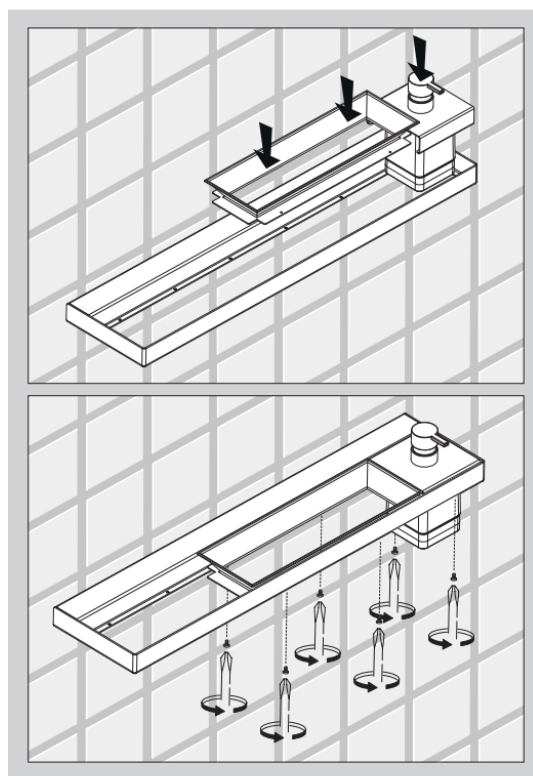

Proudly imported and distributed by
Gro Agencies Pty Ltd
Unit 2 / 37 Howe St, Osborne Park, WA, 6017
P 08 9446 3288 E info@groagencies.com.au W www.groagencies.com.au