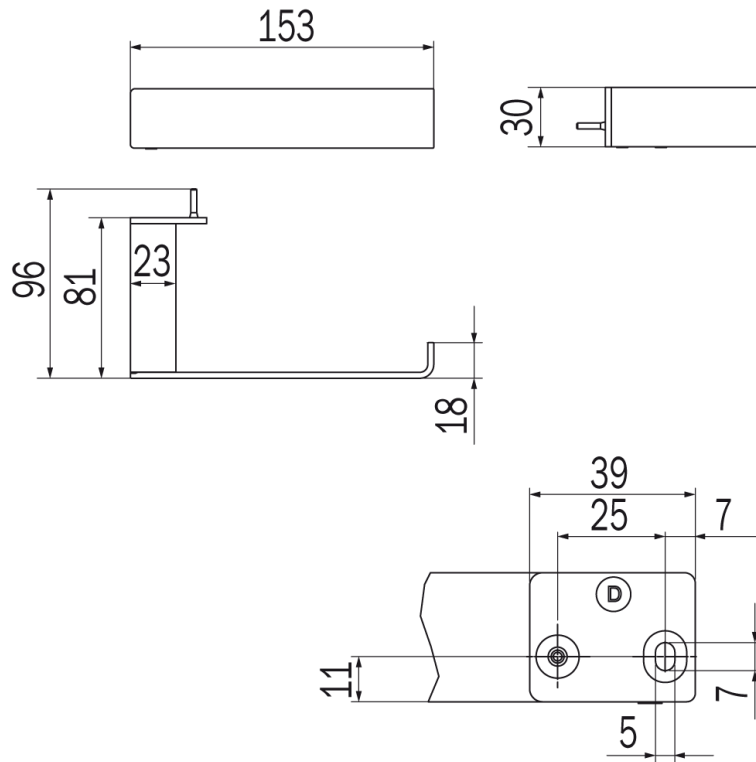

Indissima Colour Toilet Roll Holder

Stainless Steel - A8825A NS
Matte Black - A8825A NE
Matte White - A8825A WM

Left Hand fixing

Designed by Matte Thun

Manufactured in Italy

2 Year Replacement Warranty

Proudly imported and distributed by
Gro Agencies Pty Ltd
Unit 2 / 37 Howe St, Osborne Park, WA, 6017
P 08 9446 3288 E info@groagencies.com.au W www.groagencies.com.au