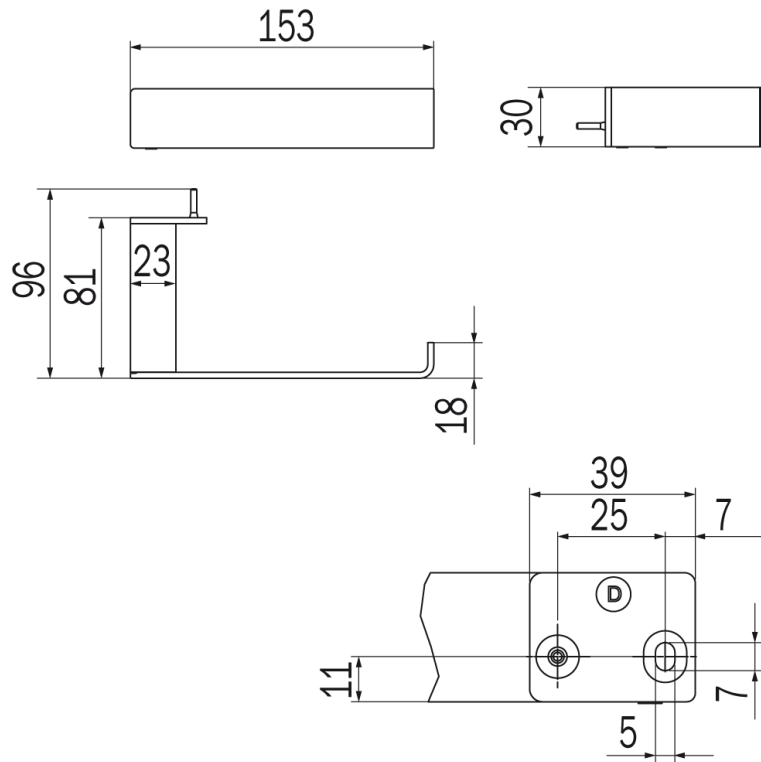

# Indissima Colour Toilet Roll Holder

Stainless Steel - A88250 NS  
Matte Black - A88250 NE  
Matte White - A88250 WM

Right Hand fixing

Designed by Matte Thun

Manufactured in Italy

2 Year Replacement Warranty