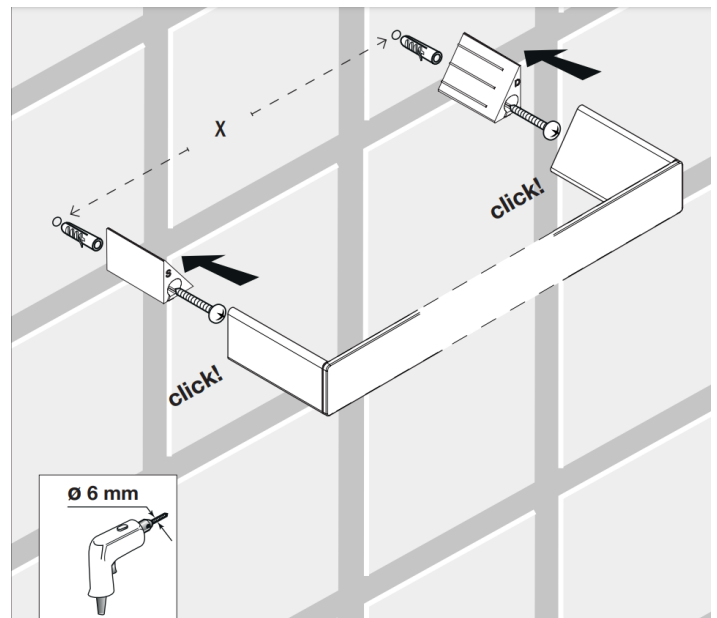

# Indissima Towel Rails

Towel Rail 40cm - A8818B CR - Chrome  
Towel Rail 60cm - A8818C CR - Chrome  
Towel Rail 80cm - A8818D CR - Chrome

Designed by Matte Thun

Manufactured in Italy

2 Year Replacement Warranty

<b>A8818B</b>	<b>X=40 cm</b>
<b>A8818C</b>	<b>X=60 cm</b>
<b>A8818D</b>	<b>X=80 cm</b>

Proudly imported and distributed by  
Gro Agencies Pty Ltd  
Unit 2 / 37 Howe St, Osborne Park, WA, 6017  
P 08 9446 3288 E [info@groagencies.com.au](mailto:info@groagencies.com.au) W [www.groagencies.com.au](http://www.groagencies.com.au)