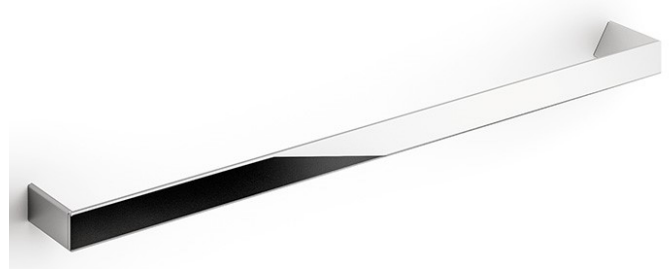

# Indissima Towel Rails

Towel Rail 40cm - A8818B CR - Chrome  
Towel Rail 60cm - A8818C CR - Chrome  
Towel Rail 80cm - A8818D CR - Chrome

Designed by Matte Thun

Manufactured in Italy

2 Year Replacement Warranty