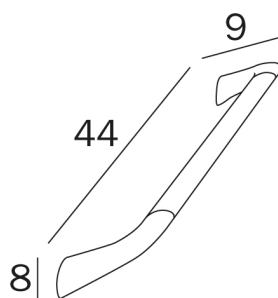

CONFORT

design Matteo Thun and Antonio Rodriguez

COD AH995A

Grab-bar 1.500N (~150 KG)

DISEGNO TECNICO

FINISHES

CR Chrome-plated

CU Chrome-plated/black soft touch

CONFORT

design Matteo Thun and Antonio Rodriguez

TECHNOLOGIES

VARIATIONS

COD AH995A

Grab-bar 1.500N (~150 KG)

Length 44 cm

COD AH995B

Grab-bar 1.500N (~150 KG)

Length 64 cm