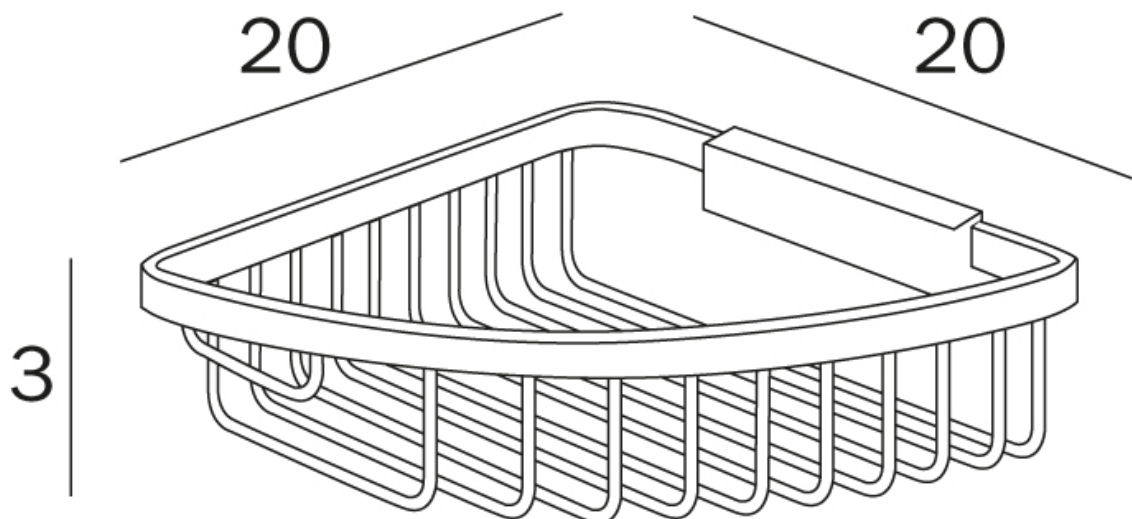

**HOTELLERIE
SHALLOW CORNER
REMOVABLE BASKET**
(Chrome - AV131A)

Features:
Easily removed for cleaning

Proudly imported and distributed by
Gro Agencies Pty Ltd
Unit 2 / 37 Howe St, Osborne Park, WA, 6017
P 08 9446 3288 E info@groagencies.com.au W www.groagencies.com.au