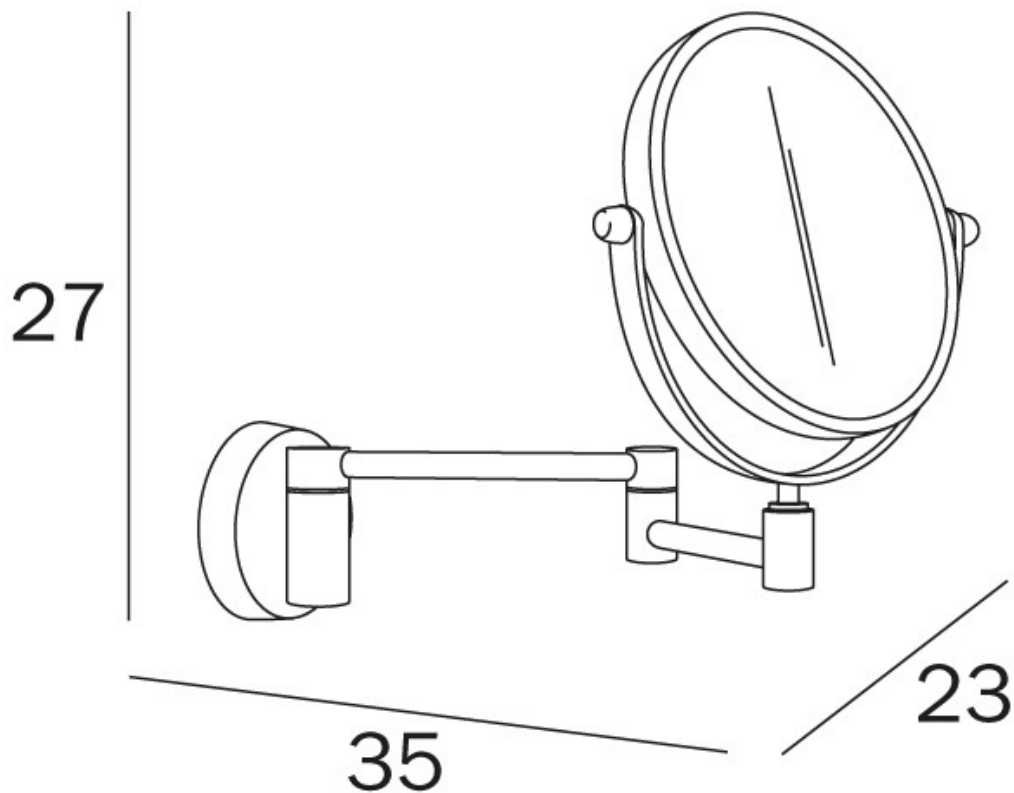

**HOTELLERIE
ROUND REVOLVING
WALL MOUNTED
MAGNIFYING MIRROR
(Chrome - AV058C)**

Features:
3 x magnification

Proudly imported and distributed by
Gro Agencies Pty Ltd
Unit 2 / 37 Howe St, Osborne Park, WA, 6017
P 08 9446 3288 E info@groagencies.com.au W www.groagencies.com.au