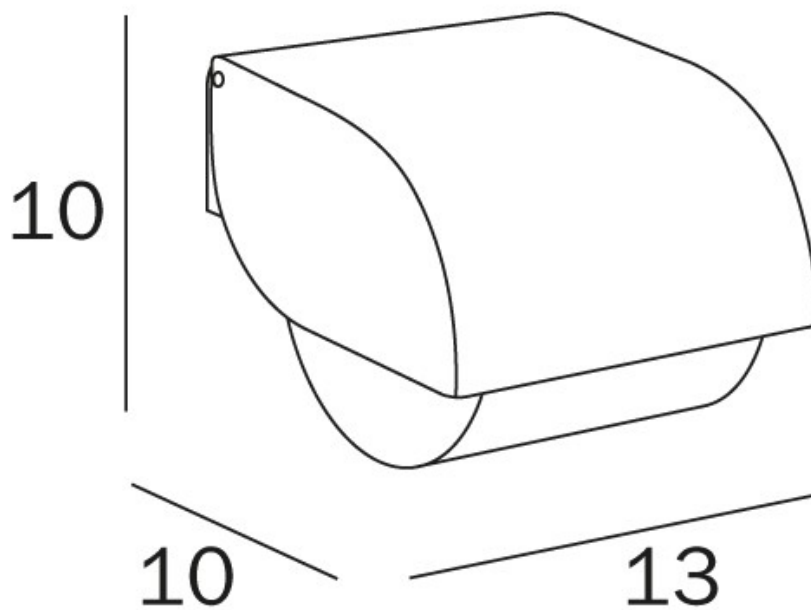

**EUROPE
COVERED TOILET ROLL HOLDER**
(Chrome - A3827)

Proudly imported and distributed by
Gro Agencies Pty Ltd
Unit 2 / 37 Howe St, Osborne Park, WA, 6017
P 08 9446 3288 E info@groagencies.com.au W www.groagencies.com.au