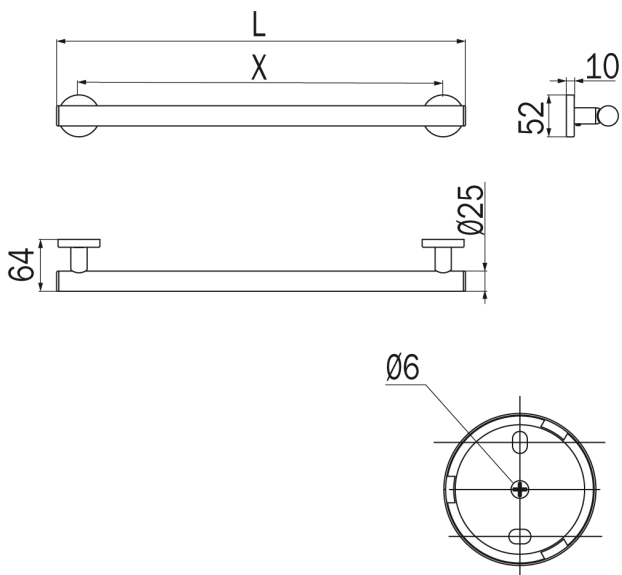

GEALUNA GRAB BAR

Code - A1095C

Features:

Tested to AS 1428.1-2009 (+A1)

120kg load rating

Manufactured in Italy

2 Year Replacement Warranty

Proudly imported and distributed by
Gro Agencies Pty Ltd
Unit 2 / 37 Howe St, Osborne Park, WA, 6017
P 08 9446 3288 E info@groagencies.com.au W www.groagencies.com.au