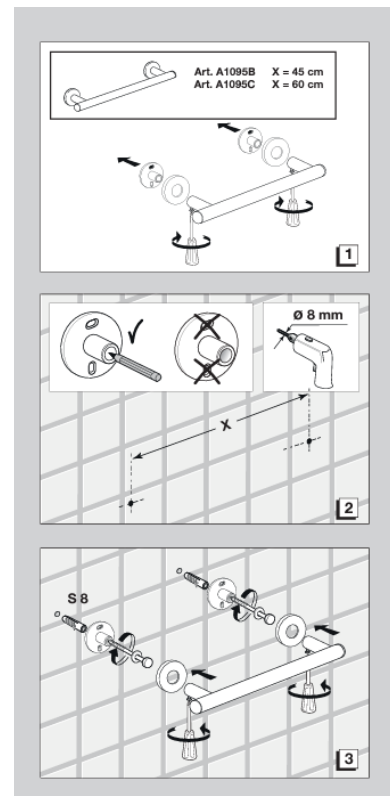

GEALUNA GRAB BAR

Code - A1095C

Features:

Tested to AS 1428.1-2009 (+A1)

120kg load rating

Manufactured in Italy

2 Year Replacement Warranty

Proudly imported and distributed by
Gro Agencies Pty Ltd
Unit 2 / 37 Howe St, Osborne Park, WA, 6017
P 08 9446 3288 E info@groagencies.com.au W www.groagencies.com.au