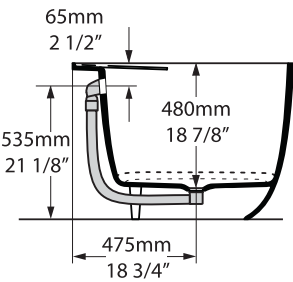

Section BB
Shown with
K60/K61 waste kit