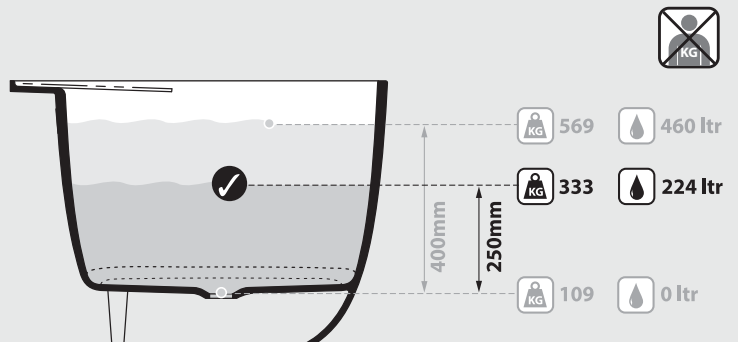

.dwg | .dxf | .skp www.vandabaths.com

VA/1204/03/June17