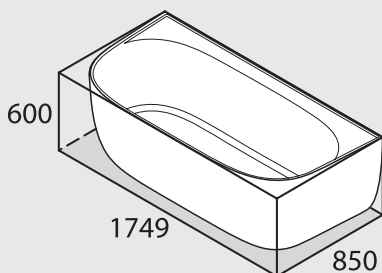

.dwg | .dxf | .skp www.vandabaths.com

VA/1204/03/June17