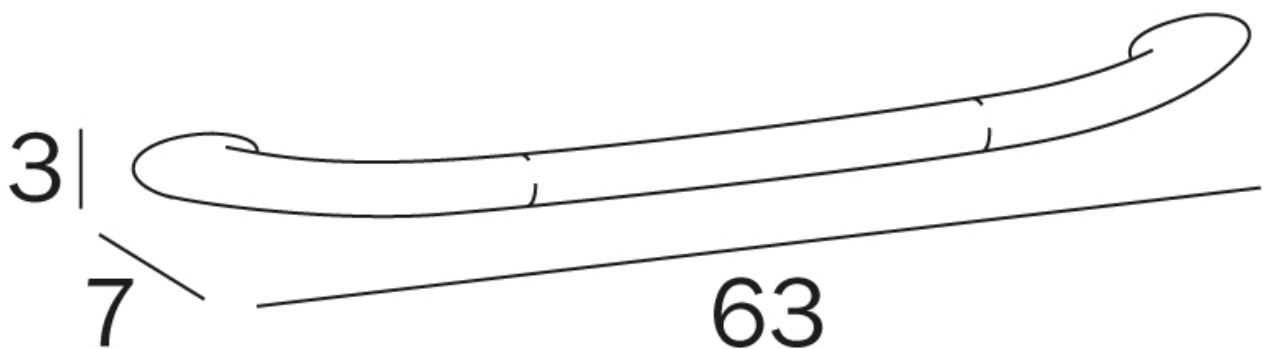

EGO
600mm GRAB BAR
(Chrome - A1390C)

Features:
Tested to AS 1428.1-2009 (+A1)
120kg load rating

Proudly imported and distributed by
Gro Agencies Pty Ltd
Unit 2 / 37 Howe St, Osborne Park, WA, 6017
P 08 9446 3288 E info@groagencies.com.au W www.groagencies.com.au