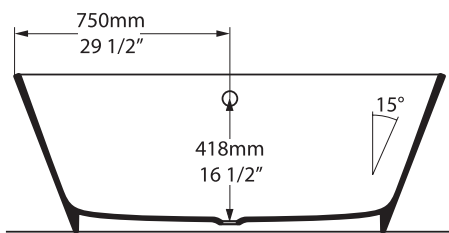

ios 54

Vetralla

VET-N-SW-NO

Top view

Front view

Side view

Section BB

Shown with K12 Waste Kit

Section AA

*All measurements subject to +/-5% tolerance
*Overflow hole not drilled