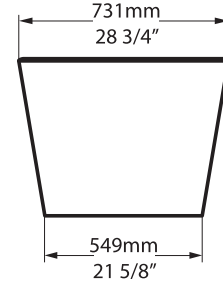

ios 54

Vetralla

VET-N-SW-NO

Top view

Front view

Side view

Section BB

Shown with K12 Waste Kit

Section AA

*All measurements subject to +/-5% tolerance
*Overflow hole not drilled