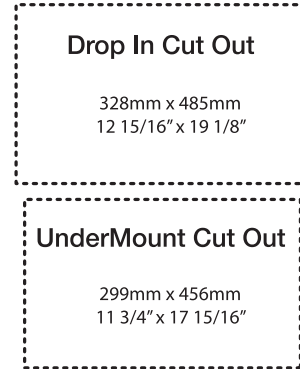

Pembroke 52

DU-PEM-52-IO

Top view

Front view

Side view

Section AA

*All measurements subject to +/-5% tolerance