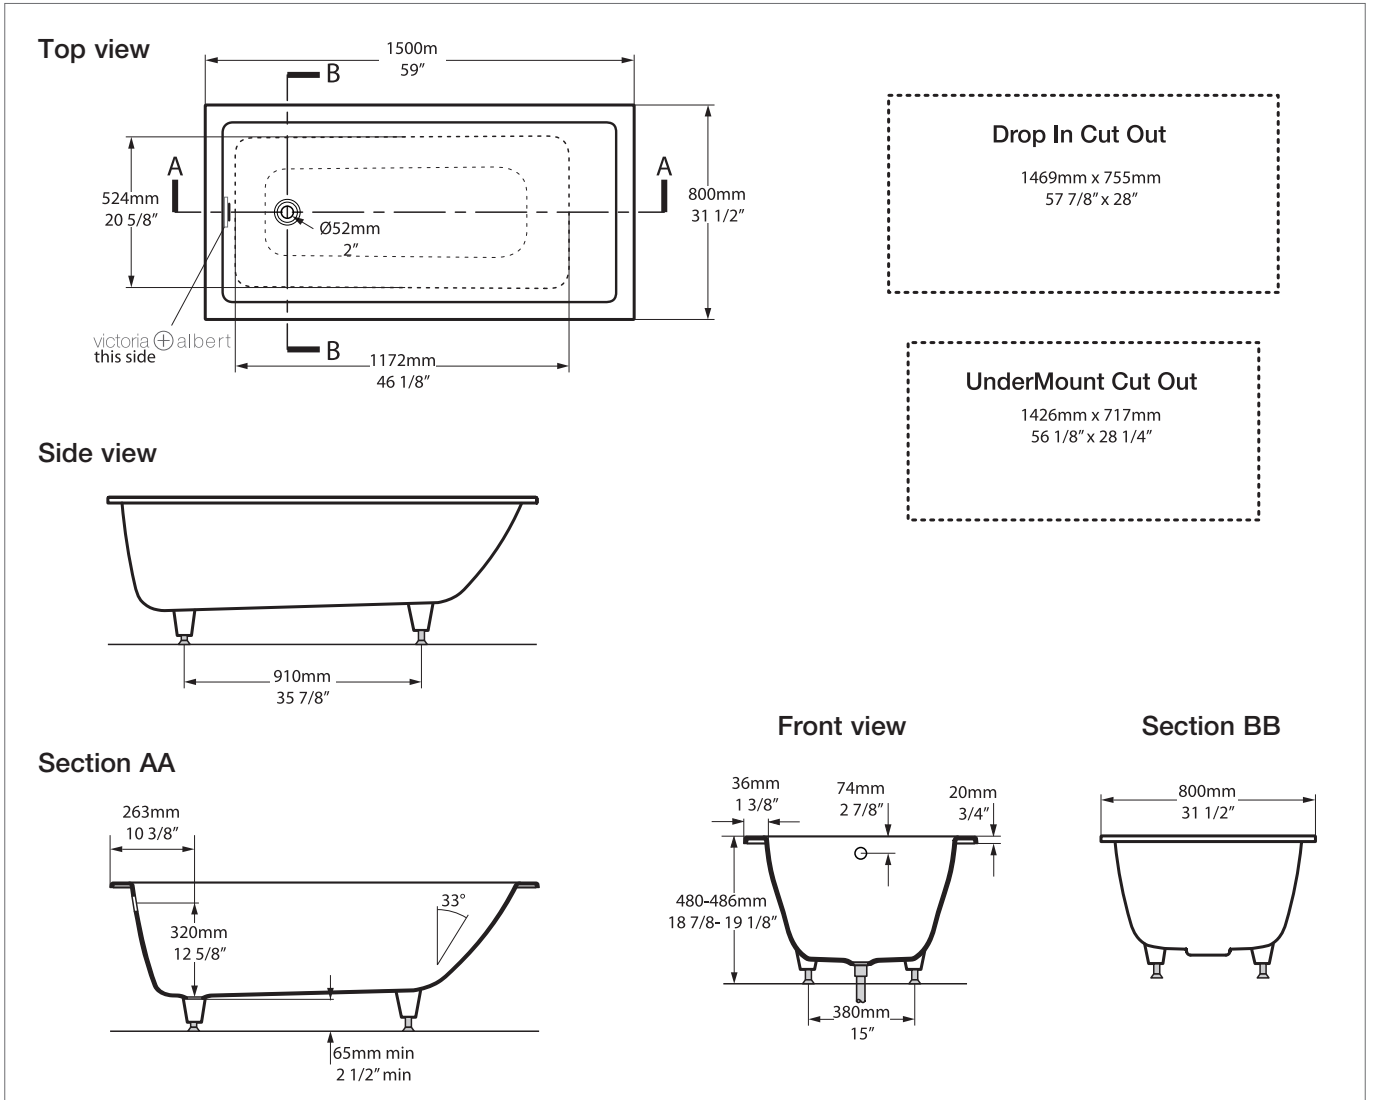

Note: All baths in Australia come standard **without** an overflow.

Kaldera 5 KAL5-N-SW-NO

Qc rich in Volcanic Limestone™

Recommended wastes: K-12-xx

*All measurements subject to +/-5% tolerance
 *Overflow hole not drilled