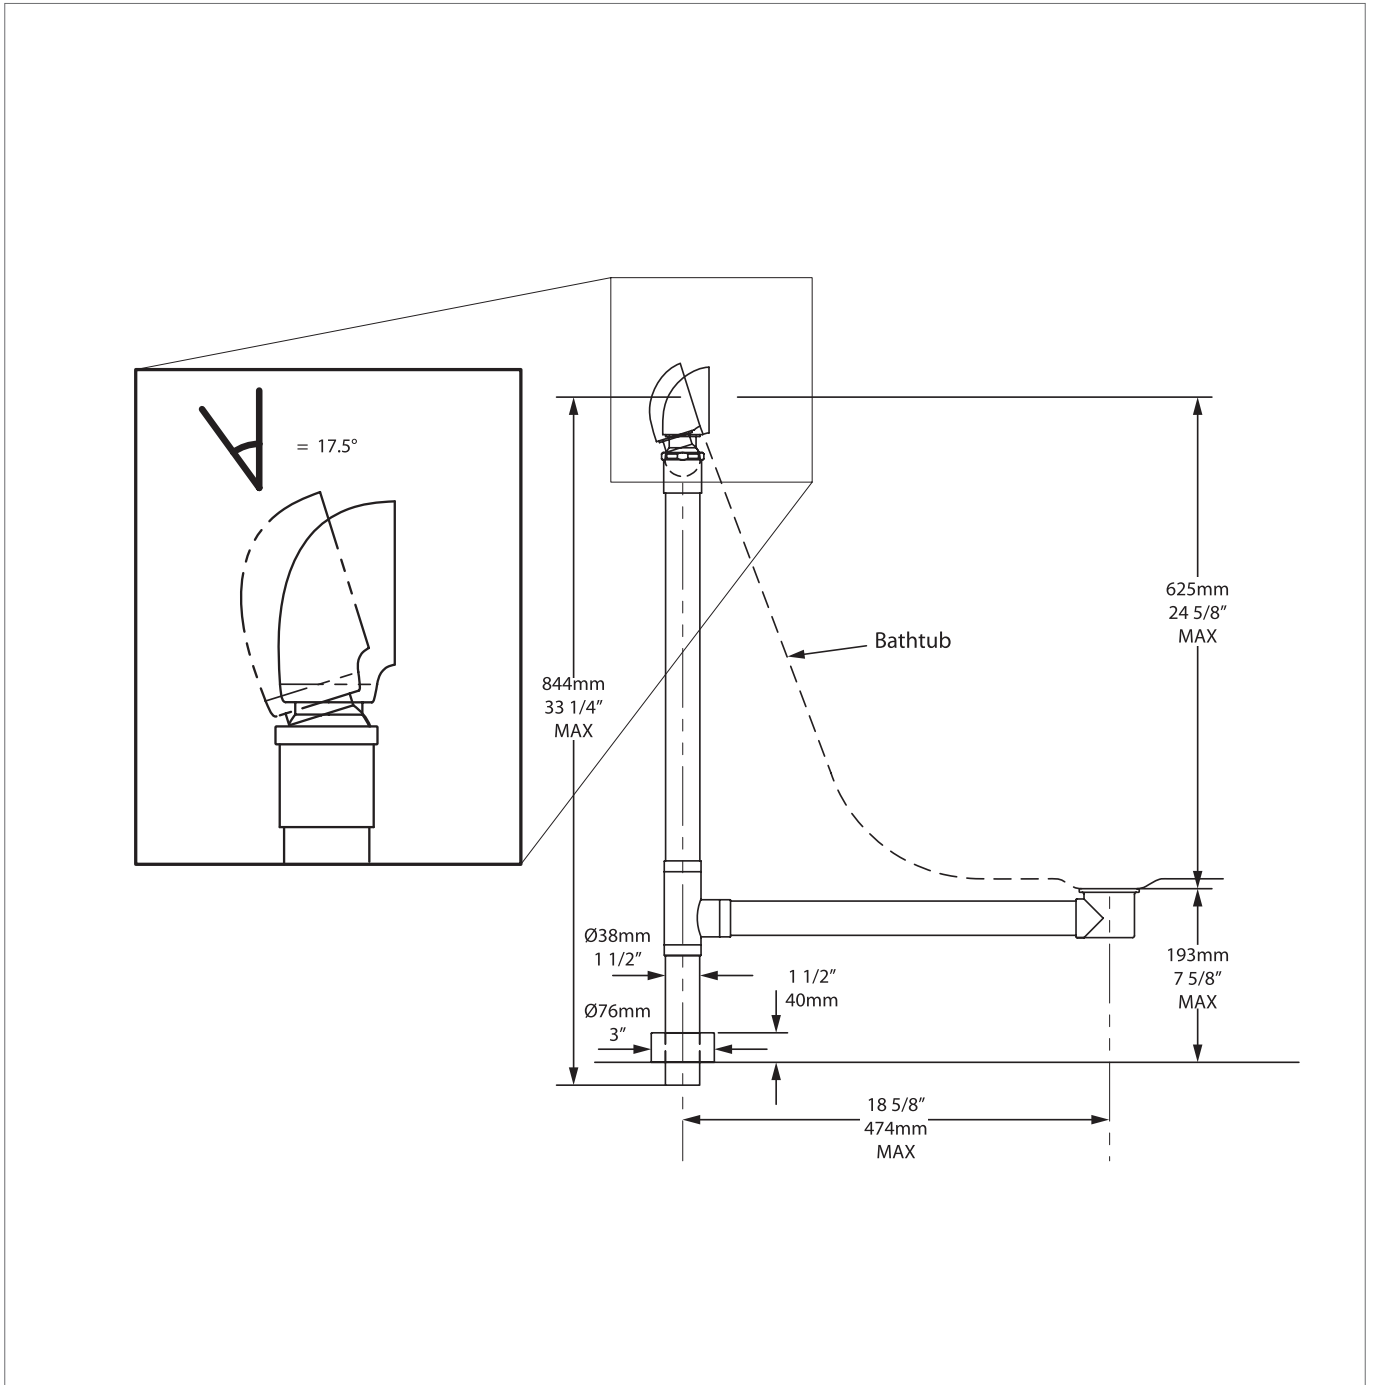

Kit 50 K-50-xx

*All measurements subject to +/-5% tolerance

- Bath drain with above floor shoe tube. Features contemporary "toe tapper" plug and traditional plug & chain.

- K-25-PC Polished Chrome, Chrom Poliirt, Chrome Poli, Cromado Brillante, Cromo Lucidato
- K-25-PN Polished Nickel, Nickel Poliirt, Nickel Poli, Niquel Brillante, Nickel Lucidato
- K-25-PB Polished Brass, Messing Poliirt, Laiton Poli, Latón Pulido, Ottone Lucidato
- K-25-BN Brushed Nickel, Nickel Gebürstet, Nickel Brossé, Niquel Satinado, Nickel Spazzolato