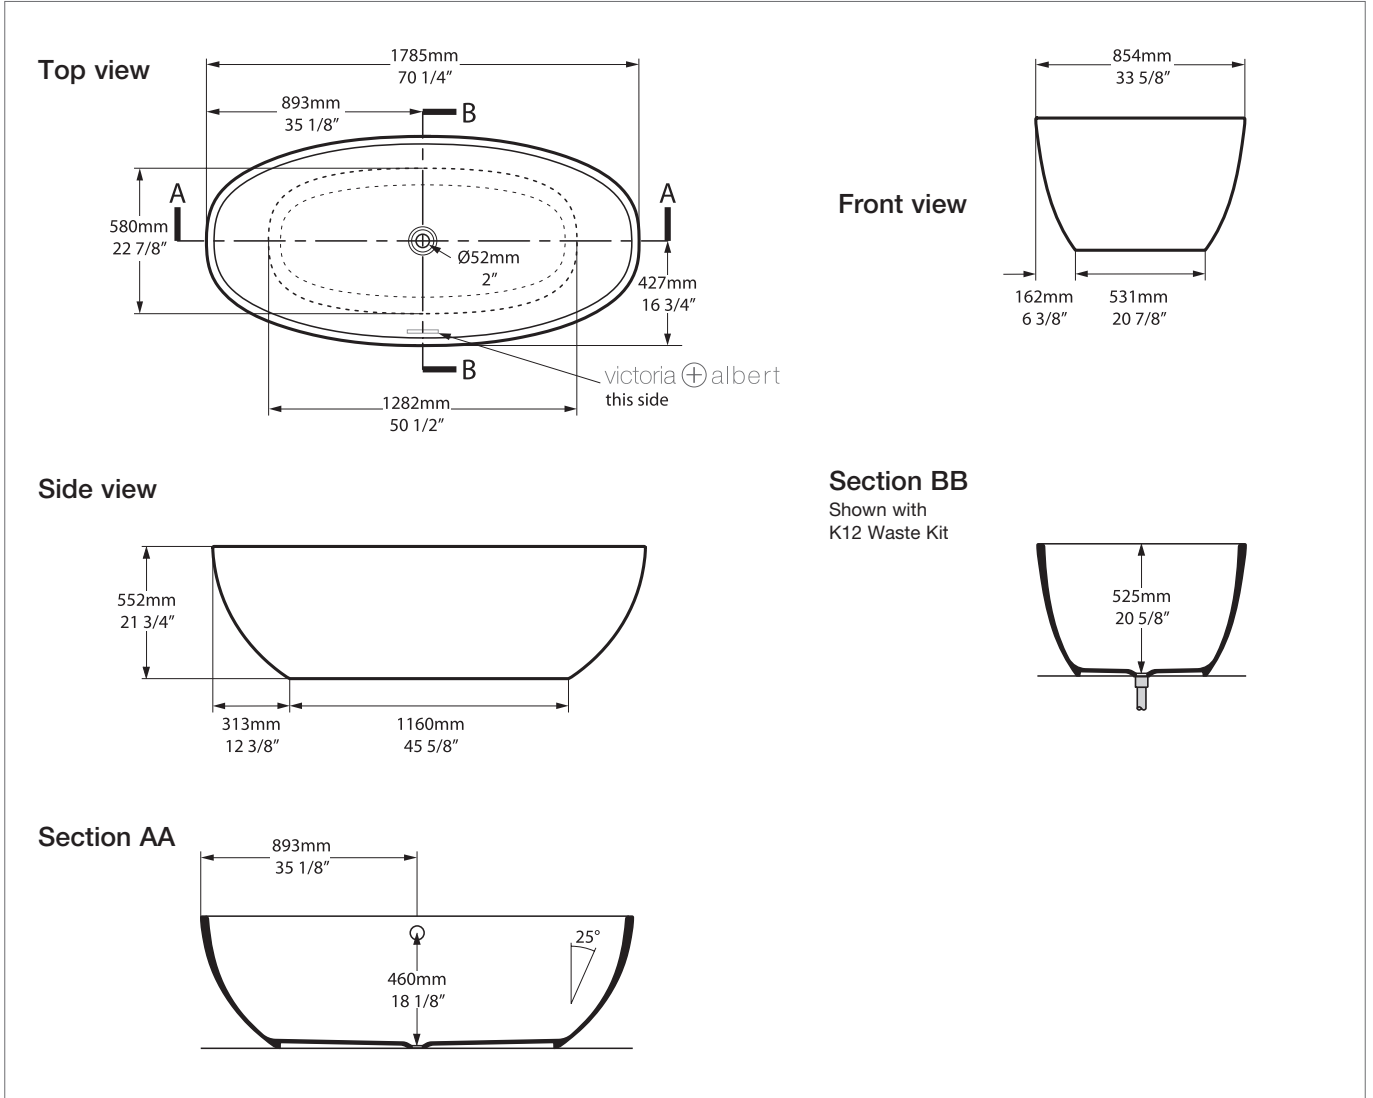

Note: All baths in Australia come standard **without** an overflow.

Barcelona

BAR-N-SW-NO / BARM-N-SM-NO

Qc rich in Volcanic Limestone™

447 KG	350 ltr
287 KG	190 ltr
97 KG	0 ltr

Recommended wastes: K-12-xx