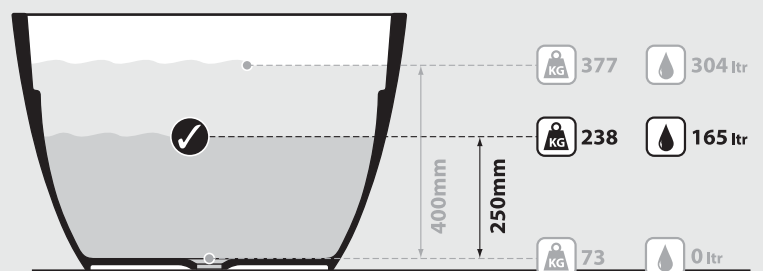

.dwg | .dxf | .skp www.vandabaths.com

VA/1204/02/Aug16