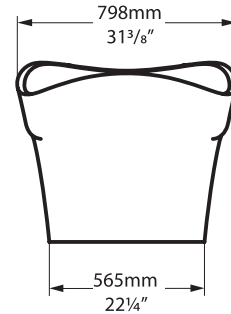

K12 

K17 

Related collections

Mandello 114 Vanity

Tubo Taps

Pescadero

PES-N-xx-NO

Top view

Front view

Side view

Section BB

Shown with K17 waste kit

Section AA

Section AA

Shown with K12/K40 waste kit

*All measurements subject to +/-5% tolerance
*Overflow hole not drilled