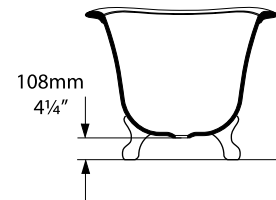

AB Aged bronze / Bronze antik / Bronze Vieilli / Bronze envejecido / Bronzo invecchiato

Related collections

Drayton 40 basin

Lido

Drayton

DRA-N-xx-NO

Top view

Rim Detail

Side view

Front view

Section BB

Section AA

*All measurements subject to +/-5% tolerance