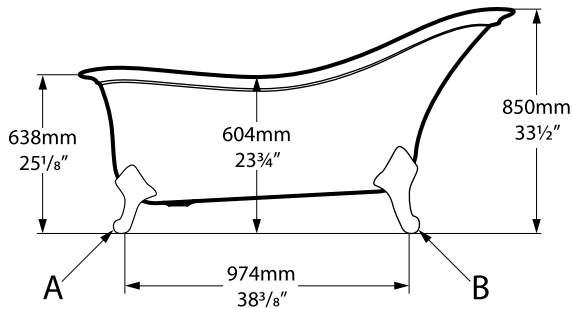

AB Aged bronze / Bronze antik / Bronze Vieilli / Bronze envejecido / Bronzo invecchiato

Related collections

Drayton 40 basin

Lido

Drayton

DRA-N-xx-NO

Top view

Rim Detail

Side view

Front view

Section BB

Section AA

*All measurements subject to +/-5% tolerance