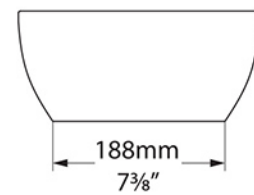

rich in
Volcanic
Limestone™

Massachusetts Code:
File No. P1-1013-141
cJIPC listing by IAPMO:
File No. 6970

Barcelona 48 VB-BAR-48

Top view

Front view

Side view

Section AA

*All measurements subject to +/-5% tolerance