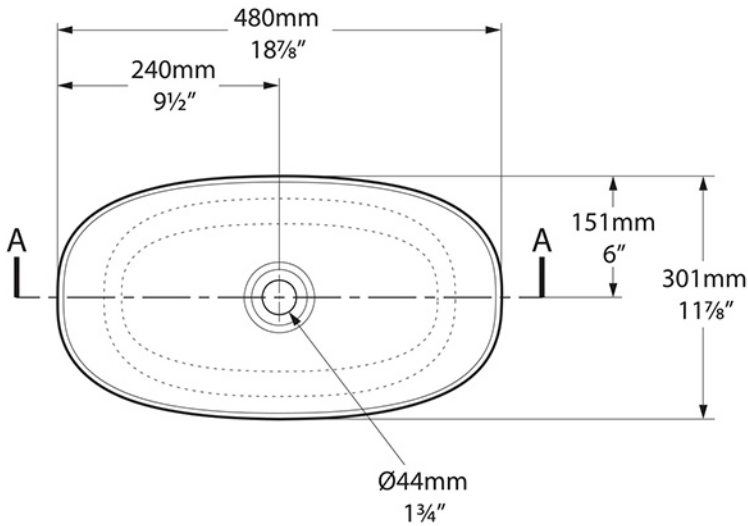

rich in
Volcanic
Limestone™

Massachusetts Code:
File No. P1-1013-141
cJIPC listing by IAPMO:
File No. 6970

Barcelona 48 VB-BAR-48

Top view

Front view

Side view

Section AA

*All measurements subject to +/-5% tolerance