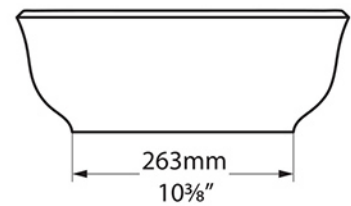

rich in
Volcanic
Limestone™

Massachusetts Code:
File No. P1-0314-377
cJPC listing by IAPMO:
File No. 6970

Amiata 60 VB-AMT-60

Top view

Front view

Side view

Section AA

*All measurements subject to +/-5% tolerance