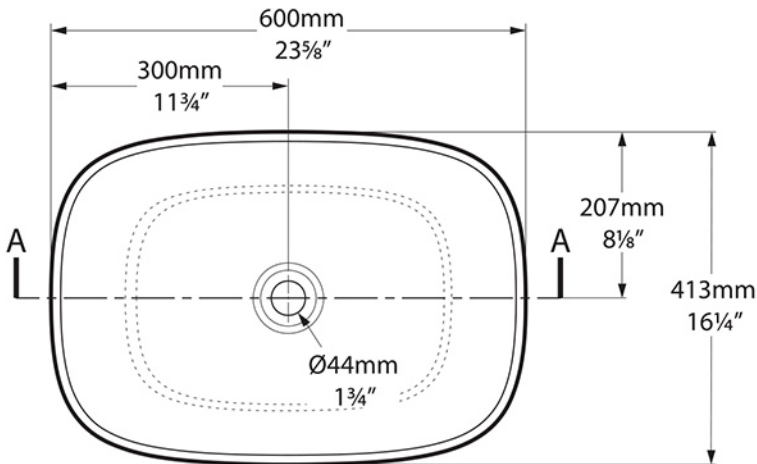

rich in
Volcanic
Limestone™

Massachusetts Code:
File No. P1-0314-377
cJPC listing by IAPMO:
File No. 6970

Amiata 60 VB-AMT-60

Top view

Front view

Side view

Section AA

*All measurements subject to +/-5% tolerance