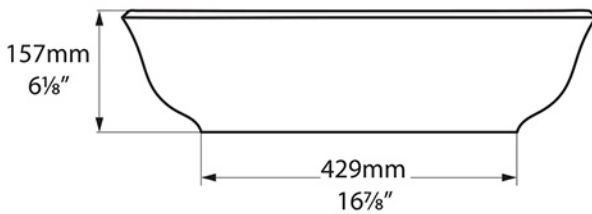

rich in
Volcanic
Limestone™

Massachusetts Code:
File No. P1-0314-377
cJPC listing by IAPMO:
File No. 6970

Amiata 60 VB-AMT-60

Top view

Front view

Side view

Section AA

*All measurements subject to +/-5% tolerance