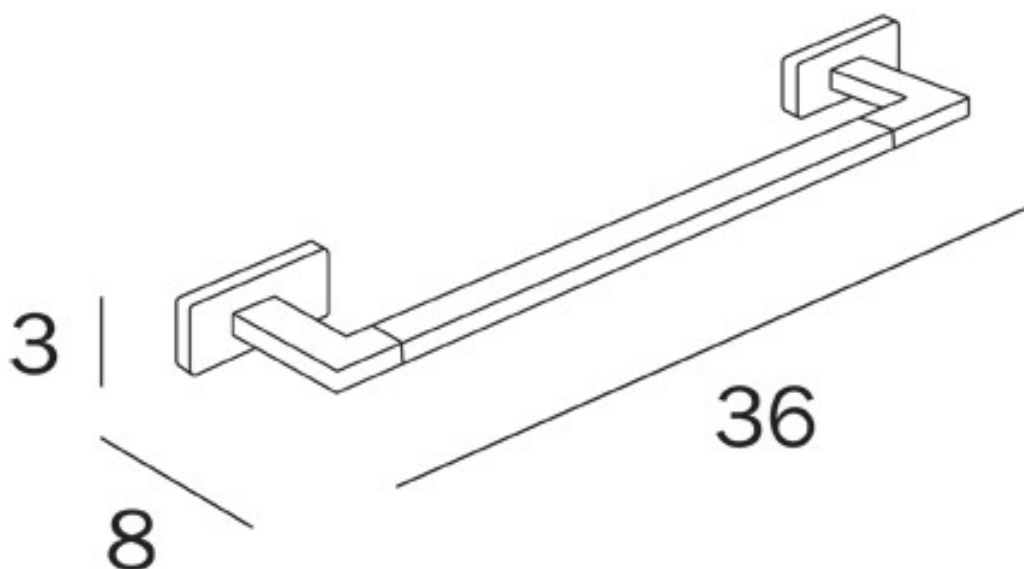

Proudly imported and distributed by
Gro Agencies Pty Ltd
Unit 2 / 37 Howe St, Osborne Park, WA, 6017
P 08 9446 3288 E info@groagencies.com.au W www.groagencies.com.au