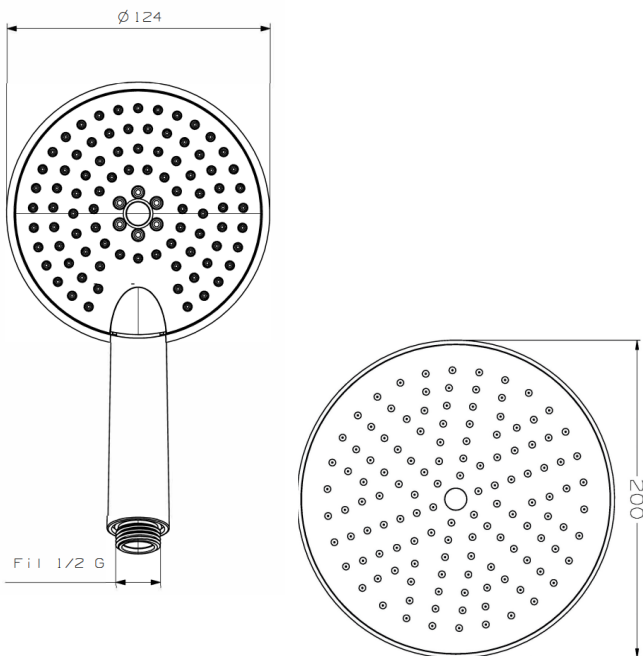

ARIA Combination ABS

Code - 993N3-CH

Finish - Chrome

Set includes:

- NDW Aria 3F Hand Piece
- NDW Aria 20cm ABS Rain Shower
- Combination Rail set
- Top Water Supply
- 150cm Easy Clean Shower Hose

5 Year Replacement Warranty - T & C apply

Proudly imported and distributed by
Gro Agencies Pty Ltd
Unit 2 / 37 Howe St, Osborne Park, WA, 6017
P 08 9446 3288 E info@groagencies.com.au W www.groagencies.com.au