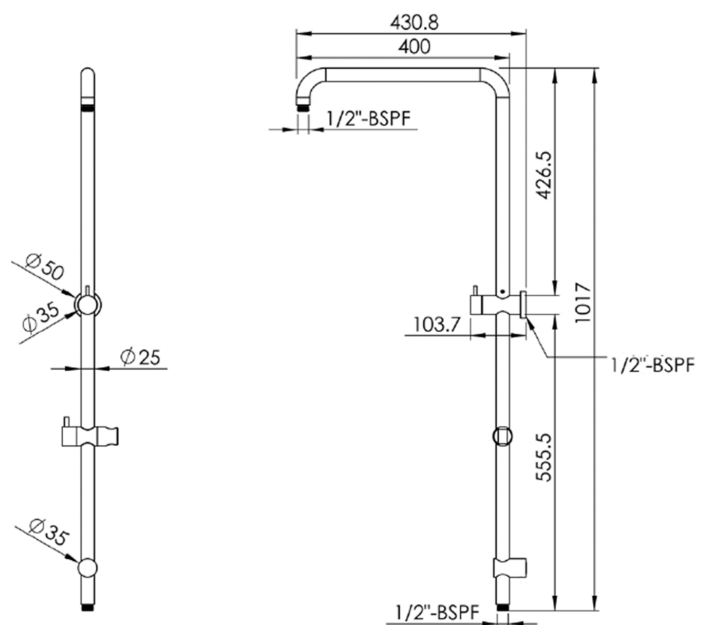

ARIA Combination ABS

Code - 993N3-CH

Finish - Chrome

Set includes:

- NDW Aria 3F Hand Piece
- NDW Aria 20cm ABS Rain Shower
- Combination Rail set
- Top Water Supply
- 150cm Easy Clean Shower Hose

5 Year Replacement Warranty - T & C apply

Proudly imported and distributed by
Gro Agencies Pty Ltd
Unit 2 / 37 Howe St, Osborne Park, WA, 6017
P 08 9446 3288 E info@groagencies.com.au W www.groagencies.com.au