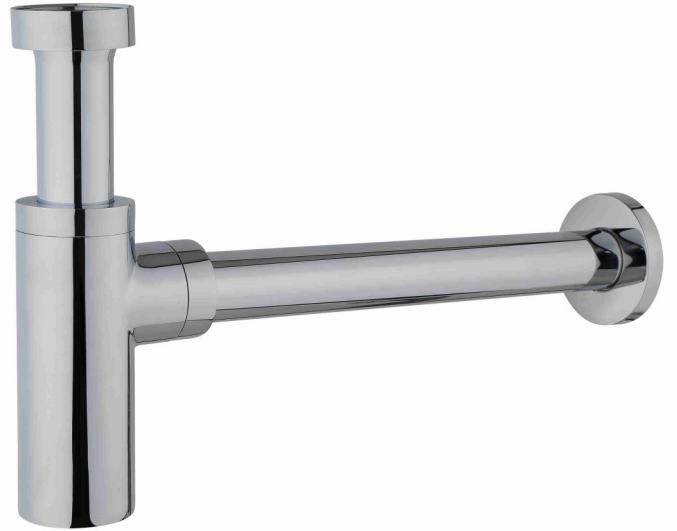

Slimline 40mm Bottle Trap

Available Colours:

Chrome - 99220-CR
Matte Black - 99220-MB
Brushed Nickel - 99220-BN

Includes:

Key seal connection to wall

1 Year Parts and Labour Warranty

*32-40mm Adapter available at additional cost