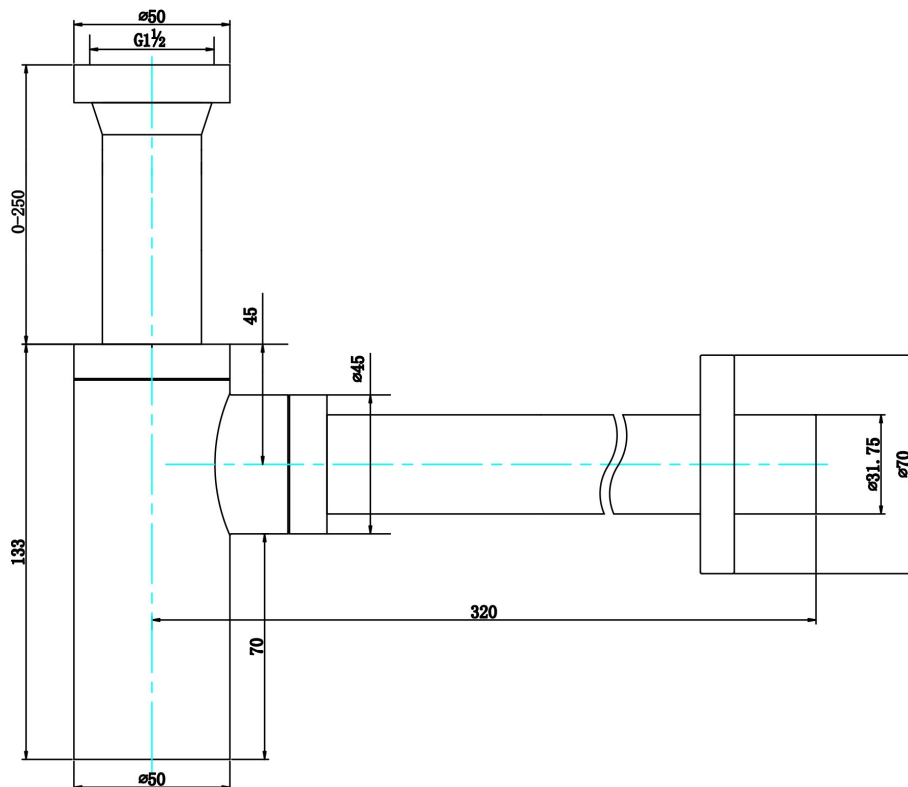

## Includes:

Key seal connection to wall

1 Year Parts and Labour Warranty

\*32-40mm Adapter available at additional cost

WMK25985

Proudly imported and distributed by  
Gro Agencies Pty Ltd  
Unit 2 / 37 Howe St, Osborne Park, WA, 6017  
P 08 9446 3288 E info@groagencies.com.au W www.groagencies.com.au