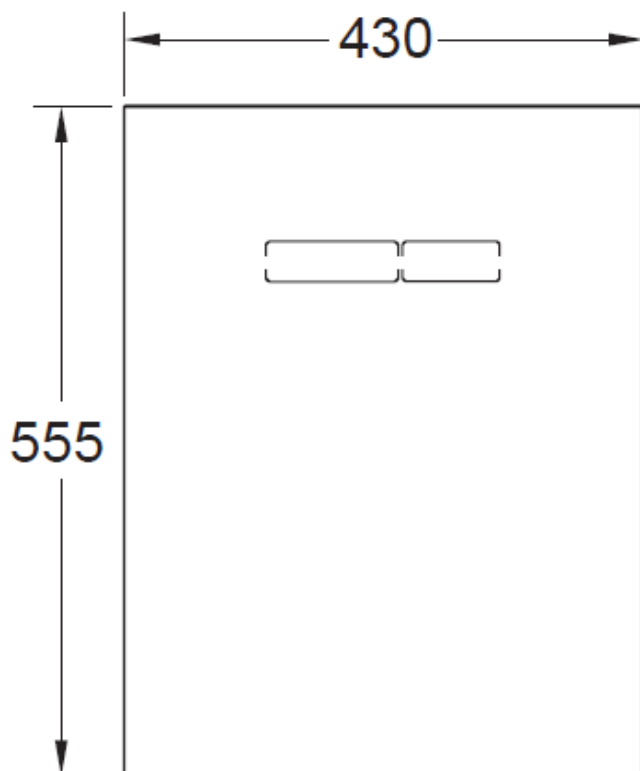

TECELUX SENTOUCH & BOTTOM GLASS PANELS

(9.650.002 - Sentouch Panel)
(9.650.100 - Bottom Panel)

TECE
close to you

Suitable for use with:
9.600.403 TECElux Cistern

Features:
Sentouch Activated Flush
(Power outlet required)

Note: Pan not included

Proudly imported and distributed by
Gro Agencies Pty Ltd
Unit 2 / 37 Howe St, Osborne Park, WA, 6017
P 08 9446 3288 E info@groagencies.com.au W www.groagencies.com.au

gro
agencies