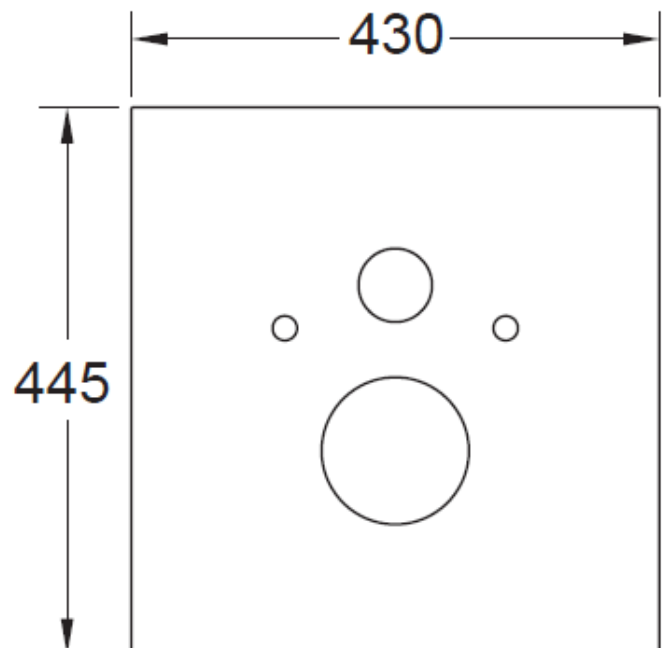

TECELUX SENTOUCH & BOTTOM GLASS PANELS

(9.650.002 - Sentouch Panel)
(9.650.100 - Bottom Panel)

TECE
close to you

Suitable for use with:
9.600.403 TECElux Cistern

Features:
Sentouch Activated Flush
(Power outlet required)

Note: Pan not included

Proudly imported and distributed by
Gro Agencies Pty Ltd
Unit 2 / 37 Howe St, Osborne Park, WA, 6017
P 08 9446 3288 E info@groagencies.com.au W www.groagencies.com.au

gro
agencies