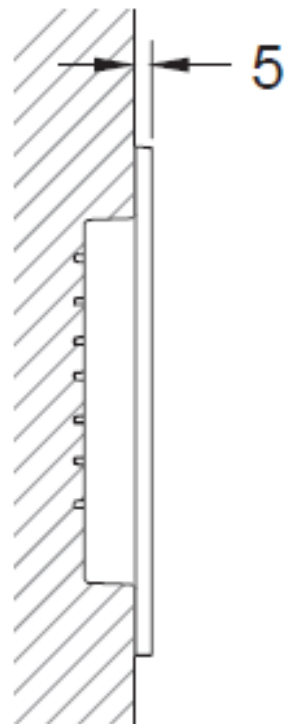

NOW ABS PLASTIC PUSH PLATE

(9.240.403 - Gloss Black)

TECE
close to you

Suitable for use with all TECE Cisterns

Sheeting Requirements (Prior to tiling):
Standard Mount - 18mm non flex board

Proudly imported and distributed by
Gro Agencies Pty Ltd
Unit 2 / 37 Howe St, Osborne Park, WA, 6017
P 08 9446 3288 E info@groagencies.com.au W www.groagencies.com.au