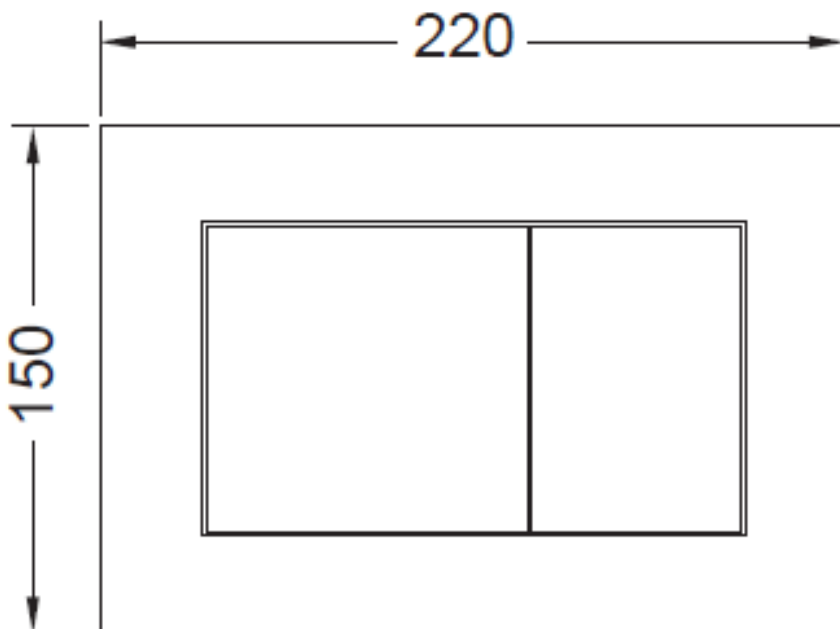

NOW ABS PLASTIC PUSH PLATE

(9.240.403 - Gloss Black)

TECE
close to you

Suitable for use with all TECE Cisterns

Sheeting Requirements (Prior to tiling):
Standard Mount - 18mm non flex board

Proudly imported and distributed by
Gro Agencies Pty Ltd
Unit 2 / 37 Howe St, Osborne Park, WA, 6017
P 08 9446 3288 E info@groagencies.com.au W www.groagencies.com.au